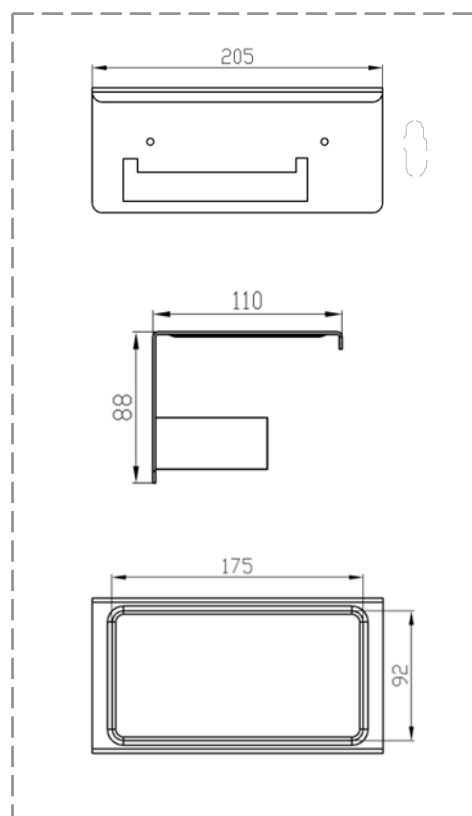

E05-AC40323

TECHNICAL DATA

ITEM DESCRIPTION	TOILET PAPER HOLDER WITH COVER
ITEM CODE	E05-AC40323
DIMENSIONS	W X H (MM) 205 X 88
FINISHES	P00 - CHROME P01 - MATT BLACK

TECHNICAL DRAWINGS

TECHNOLOGY - CERTIFICATION

PRODUCT TYPE	:	WALL MOUNTED
MATERIAL	:	304 STAINLESS STEEL
STANDARD	:	CE STANDARD