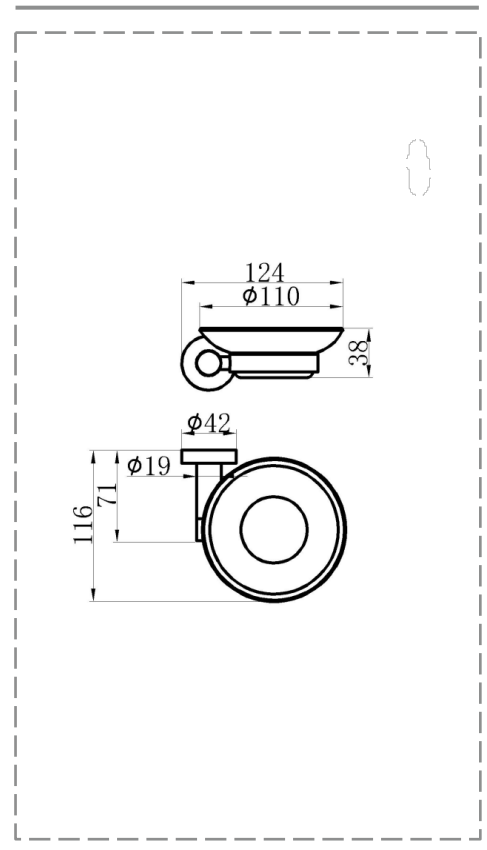

E05-AC40083

TECHNICAL DATA

ITEM DESCRIPTION	SOAP DISH HOLDER
ITEM CODE	E05-AC40083
DIMENSIONS	W X H X D (MM) 124 X 42 X 116
FINISHES	P00 - CHROME P01 - MATT BLACK P06 - LIGHT GUNMETAL P18 - POLISHED CHAMPAGNE P19 - BRUSHED CHAMPAGNE

TECHNICAL DRAWINGS

TECHNOLOGY - CERTIFICATION

PRODUCT TYPE	:	WALL MOUNTED
MATERIAL	:	BRASS
STANDARD	:	CE STANDARD