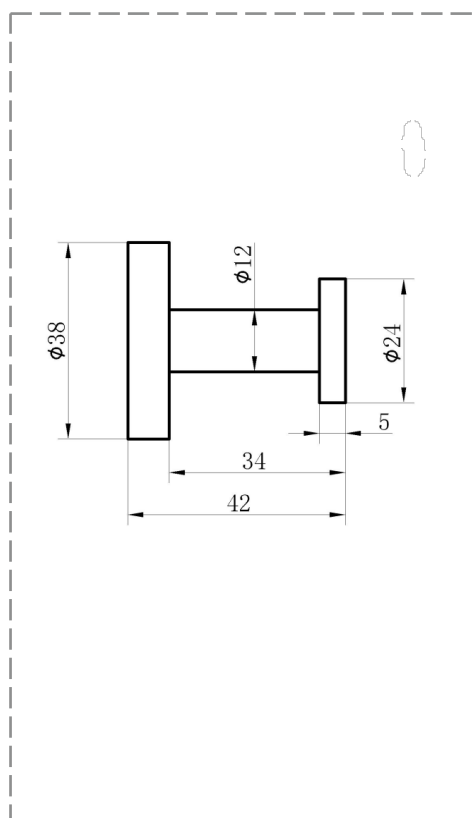

E05-AC40079

TECHNICAL DATA

ITEM DESCRIPTION	ROBE HOOK
ITEM CODE	E05-AC40079
DIMENSIONS	W X H X D (MM) 38 X 38 X 42
FINISHES	P00 - CHROME P01 - MATT BLACK P06 - LIGHT GUNMETAL P18 - POLISHED CHAMPAGNE P19 - BRUSHED CHAMPAGNE

TECHNICAL DRAWINGS

TECHNOLOGY - CERTIFICATION

PRODUCT TYPE	:	WALL MOUNTED
MATERIAL	:	BRASS
STANDARD	:	CE STANDARD