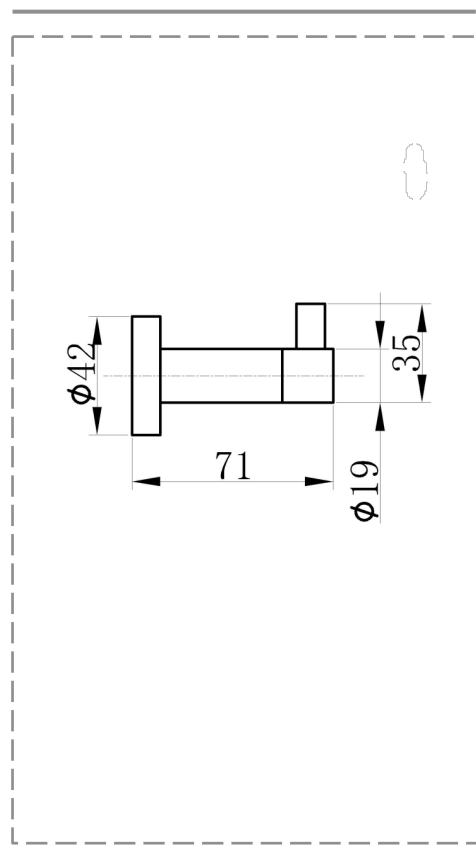

E05-AC40078

TECHNICAL DATA

ITEM DESCRIPTION	ROBE HOOK
ITEM CODE	E05-AC40078
DIMENSIONS	W X H X D (MM) 42 X 54 X 71
FINISHES	P00 - CHROME
	P01 - MATT BLACK
	P06 - LIGHT GUNMETAL
	P18 - POLISHED CHAMPAGNE
	P19 - BRUSHED CHAMPAGNE

TECHNICAL DRAWINGS

TECHNOLOGY - CERTIFICATION

PRODUCT TYPE	:	WALL MOUNTED
MATERIAL	:	BRASS
STANDARD	:	CE STANDARD