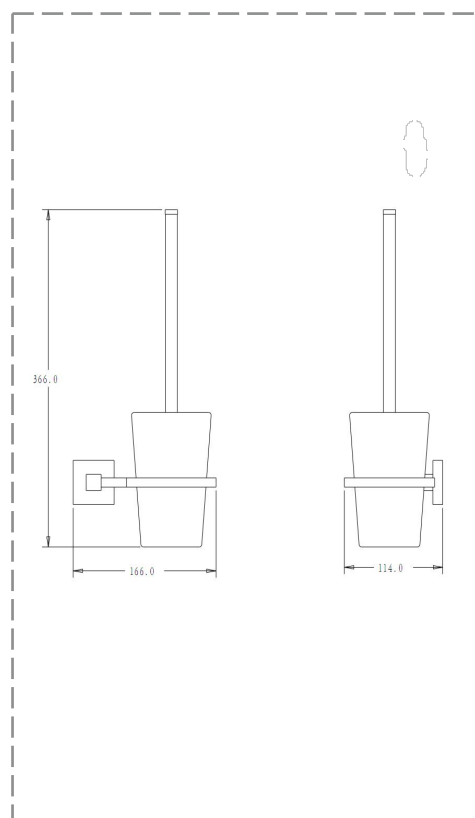

E05-AC40068

TECHNICAL DATA

ITEM DESCRIPTION	TOILET BRUSH HOLDER
ITEM CODE	E05-AC40068
DIMENSIONS	W X H X D (MM) 114 X 366 X 166
FINISHES	P00 - CHROME
	P01 - MATT BLACK
	P06 - LIGHT GUNMETAL
	P18 - POLISHED CHAMPAGNE
	P19 - BRUSHED CHAMPAGNE

TECHNICAL DRAWINGS

TECHNOLOGY - CERTIFICATION

PRODUCT TYPE	:	WALL MOUNTED
MATERIAL	:	BRASS
STANDARD	:	CE STANDARD