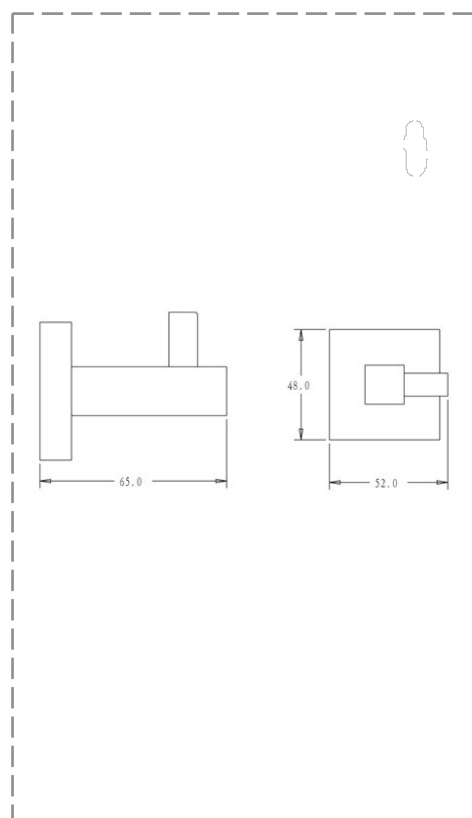

E05-AC40058

TECHNICAL DATA

ITEM DESCRIPTION	ROBE HOOK
ITEM CODE	E05-AC40058
DIMENSIONS	W X H X D (MM) 52 X 48 X 65
FINISHES	P00 - CHROME
	P01 - MATT BLACK
	P06 - LIGHT GUNMETAL
	P18 - POLISHED CHAMPAGNE
	P19 - BRUSHED CHAMPAGNE

TECHNICAL DRAWINGS

TECHNOLOGY - CERTIFICATION

PRODUCT TYPE	:	WALL MOUNTED
MATERIAL	:	BRASS
STANDARD	:	CE STANDARD