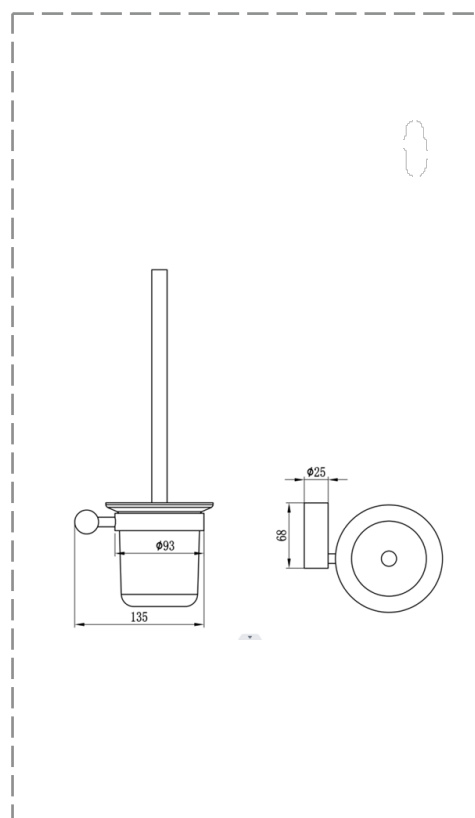

E05-AC40037

TECHNICAL DATA

ITEM DESCRIPTION	TOILET BRUSH HOLDER
ITEM CODE	E05-AC40037
DIMENSIONS	W X H X D (MM) 135 X 68 X 135
FINISHES	P00 - CHROME P01 - MATT BLACK P04 - BURSHED NICKEL P06 - LIGHT GUNMETAL P08 - POLISHED ROSE GOLD P10 - BRUSHED COPPER P14 - POLISHED DARK GOLD P18 - POLISHED CHAMPAGNE P19 - BRUSHED CHAMPAGNE

TECHNICAL DRAWINGS

TECHNOLOGY - CERTIFICATION

PRODUCT TYPE	:	WALL MOUNTED
MATERIAL	:	BRASS & GLASS
STANDARD	:	CE STANDARD