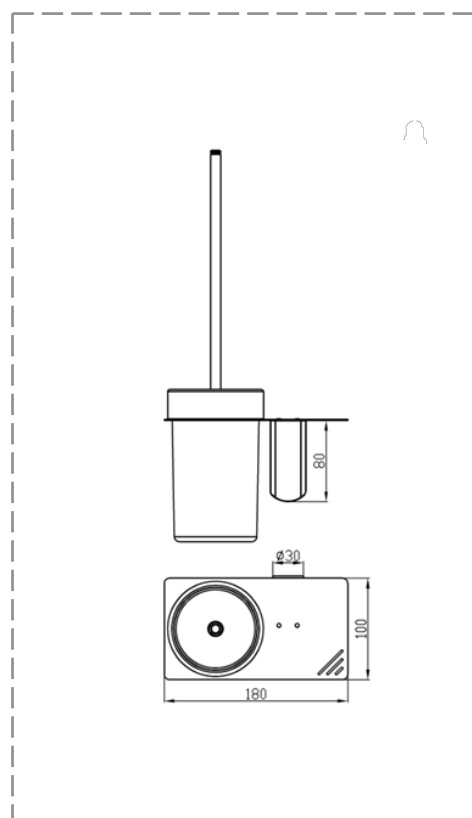

E05-AC40027

TECHNICAL DATA

ITEM DESCRIPTION	TOILET BRUSH HOLDER
ITEM CODE	E05-AC40027
DIMENSIONS	W X H (MM) 180 X 100
FINISHES	P00 - CHROME
	P01 - MATT BLACK
	P06 - LIGHT GUNMETAL
	P18 - POLISHED CHAMPAGNE
	P19 - BRUSHED CHAMPAGNE

TECHNICAL DRAWINGS

TECHNOLOGY - CERTIFICATION

PRODUCT TYPE	:	WALL MOUNTED
MATERIAL	:	BRASS & GLASS
STANDARD	:	CE STANDARD