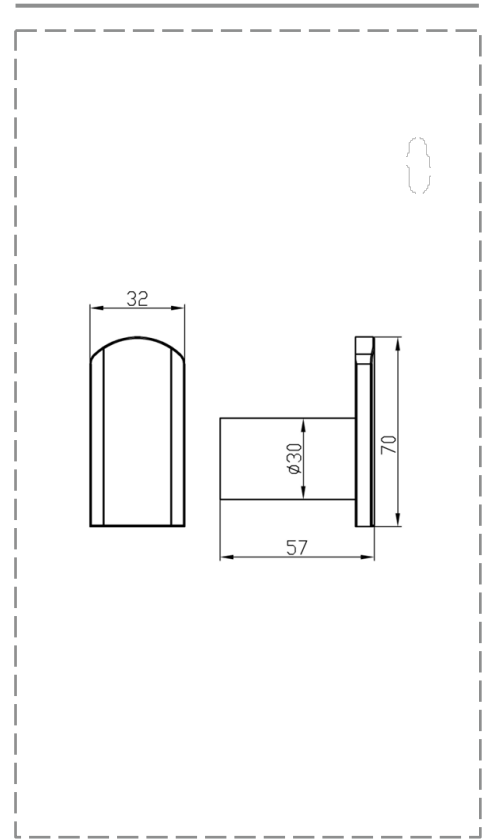

E05-AC40021

TECHNICAL DATA

ITEM DESCRIPTION	SINGLE ROBE HOOK
ITEM CODE	E05-AC40021
DIMENSIONS	W X H X D (MM) 32 X 70 X 57
FINISHES	P00 - CHROME P01 - MATT BLACK P06 - LIGHT GUNMETAL P18 - POLISHED CHAMPAGNE P19 - BRUSHED CHAMPAGNE

TECHNICAL DRAWINGS

TECHNOLOGY - CERTIFICATION

PRODUCT TYPE	:	WALL MOUNTED
MATERIAL	:	BRASS
STANDARD	:	CE STANDARD