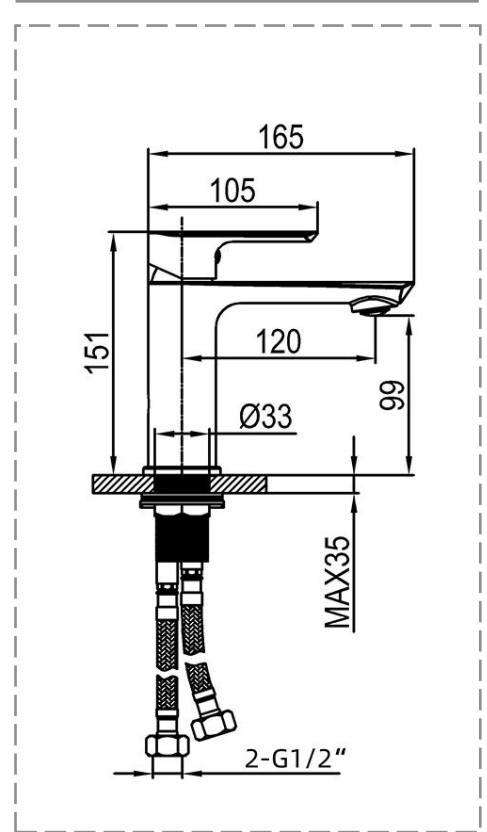

E05-SF20007

TECHNICAL DATA

ITEM DESCRIPTION	SINGLE-LEVER BASIN MIXER WITHOUT WASTE
ITEM CODE	E05-SF20007
DIMENSIONS	151 X 165 MM
PROJECTION	120 MM
FLOW RATE	9 L/MIN AT 0.3 MPA
FINISHES	P00 - CHROME P01 - MATT BLACK P04 - BURSHED NICKEL P06 - LIGHT GUNMETAL P08 - POLISHED ROSE GOLD P10 - BRUSHED COPPER P14 - POLISHED DARK GOLD P18 - POLISHED CHAMPAGNE P19 - BRUSHED CHAMPAGNE
SPECIFICATION	<ul style="list-style-type: none"> • BRASS BODY • INSTALLATION KIT • CONNECTION SIZE: 1/2"

TECHNICAL DRAWINGS

TECHNOLOGY - CERTIFICATION

CARTRIDGE	:	CERAMIC SEDAL
AERATOR	:	NEOPREL
HOSE	:	SS 50CM